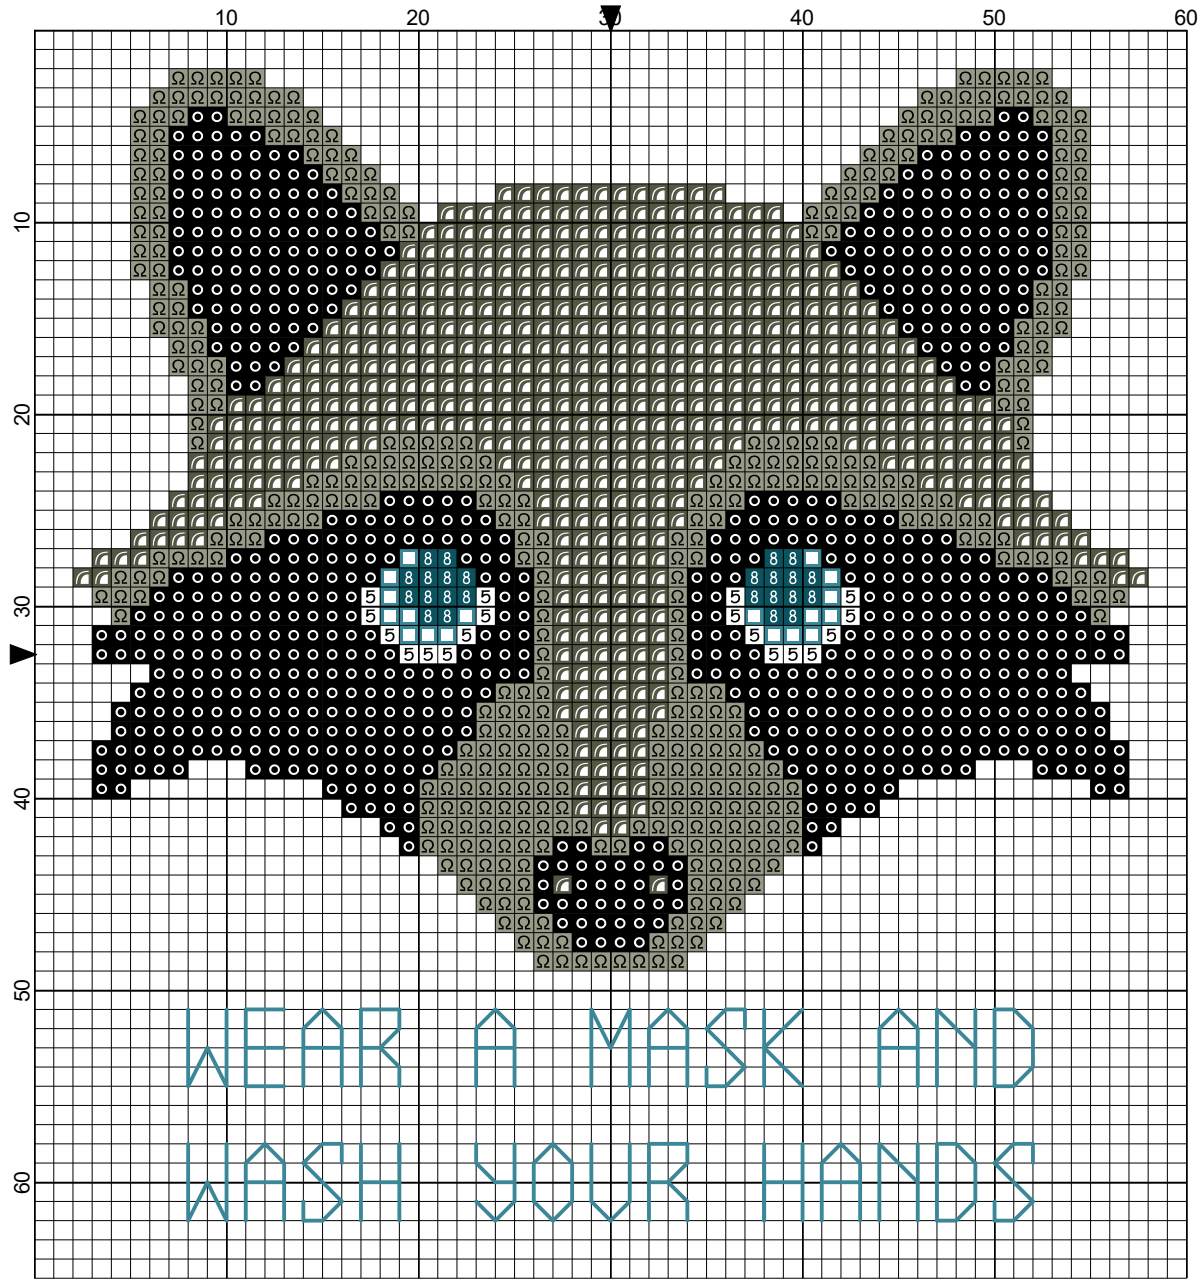

Wear A Mask And Wash Your Hands by Jager And Yarn

- Legend:
- DMC-3810
  - DMC-310
  - DMC-5200
  - DMC-3808
  - DMC-645
  - DMC-647
- Backstitches:
- DMC-3810

# Wear A Mask And Wash Your Hands

---

**Author:** Jager And Yarn  
**Grid Size:** 60W x 65H  
**Design Area:** 4.00" x 4.29" (56 x 60 stitches)

## Legend:

 [2] DMC 3810 turquoise - dk  
 [2] DMC 310 black

 [2] DMC 5200 snow white  
 [2] DMC 3808 turquoise - ul vy dk

 [2] DMC 645 beaver gray - vy dk  
 [2] DMC 647 beaver gray - md

## Backstitch Lines:

 DMC-3810 turquoise - dk