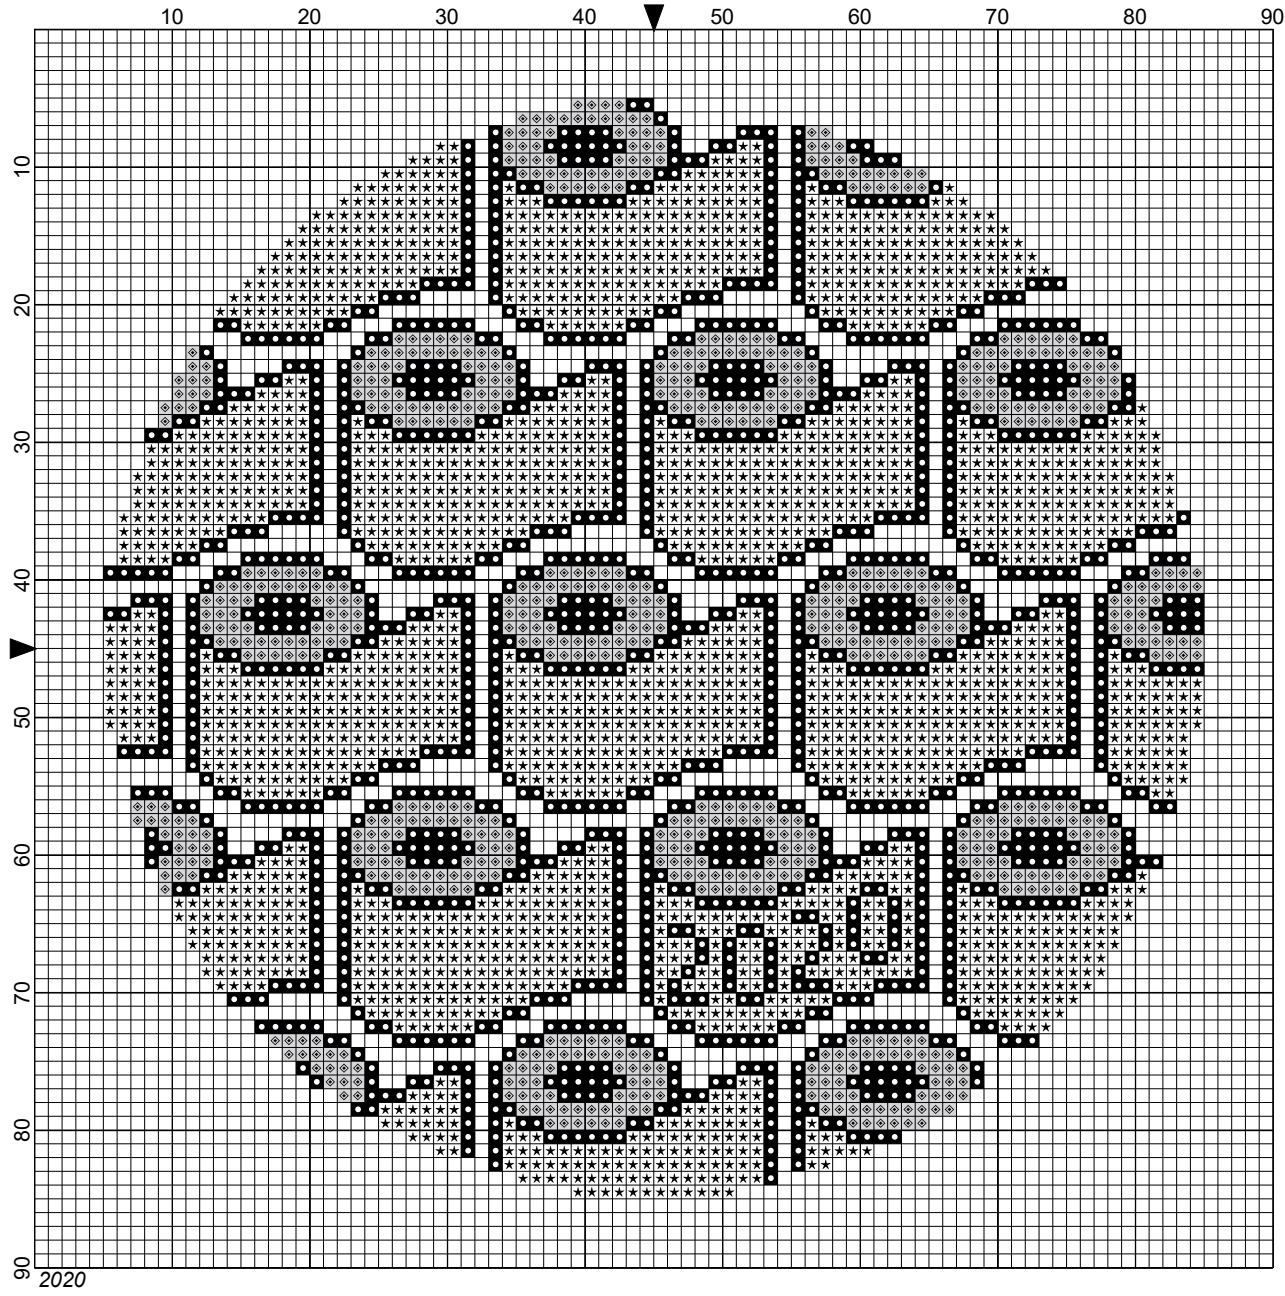

2020 by Jager And Yarn

- Legend:
- DMC-310
 - ★ DMC-White
 - ◊ DMC-2

2020

2020

Author: Jager And Yarn
Copyright: 2020
Grid Size: 90W x 90H
Design Area: 5.00" x 5.00" (80 x 80 stitches)

Legend:
■ ■ [2] DMC 310 black (0.4 skeins) ★ □ [2] DMC White white (0.8 skeins) ◆ □ [2] DMC 2 tin (0.3 skeins)